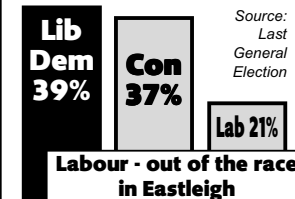

It's so close here!

Chris Huhne Wins!

Well done Joyce!

West End South Lib Dem councillor Joyce Sortwell has become Chairman of the Borough's Standards Committee that looks after probity and ethics. Joyce follows in the footsteps of Peter Humphreys, who Chaired the committee before retiring at this year's elections.

Keeping in touch

Our Local MP
Chris Huhne 023 8062 0007
chris@chrishuhne.org.uk
www.eastleighlibdems.org

Hampshire County Council
Carol Boulton 023 8047 3693
Carol.Boulton@hants.gov.uk

Eastleigh Borough Council
David Goodall 023 8047 6139
David.Goodall@eastleigh.gov.uk
www.davidgoodall.org.uk

Joyce Sortwell 023 8046 6841
Joyce.Sortwell@eastleigh.gov.uk
Bruce Tennent 023 8047 0518
Bruce.Tennent@eastleigh.gov.uk

West End Parish Council
Peter Humphreys, Tony Noyce, John Read, Tony Rest, Graham Sortwell, Joyce Sortwell, Rick Whineray

Printed on 100% recycled post-consumer waste UK made paper - Lib Dems care about the environment!